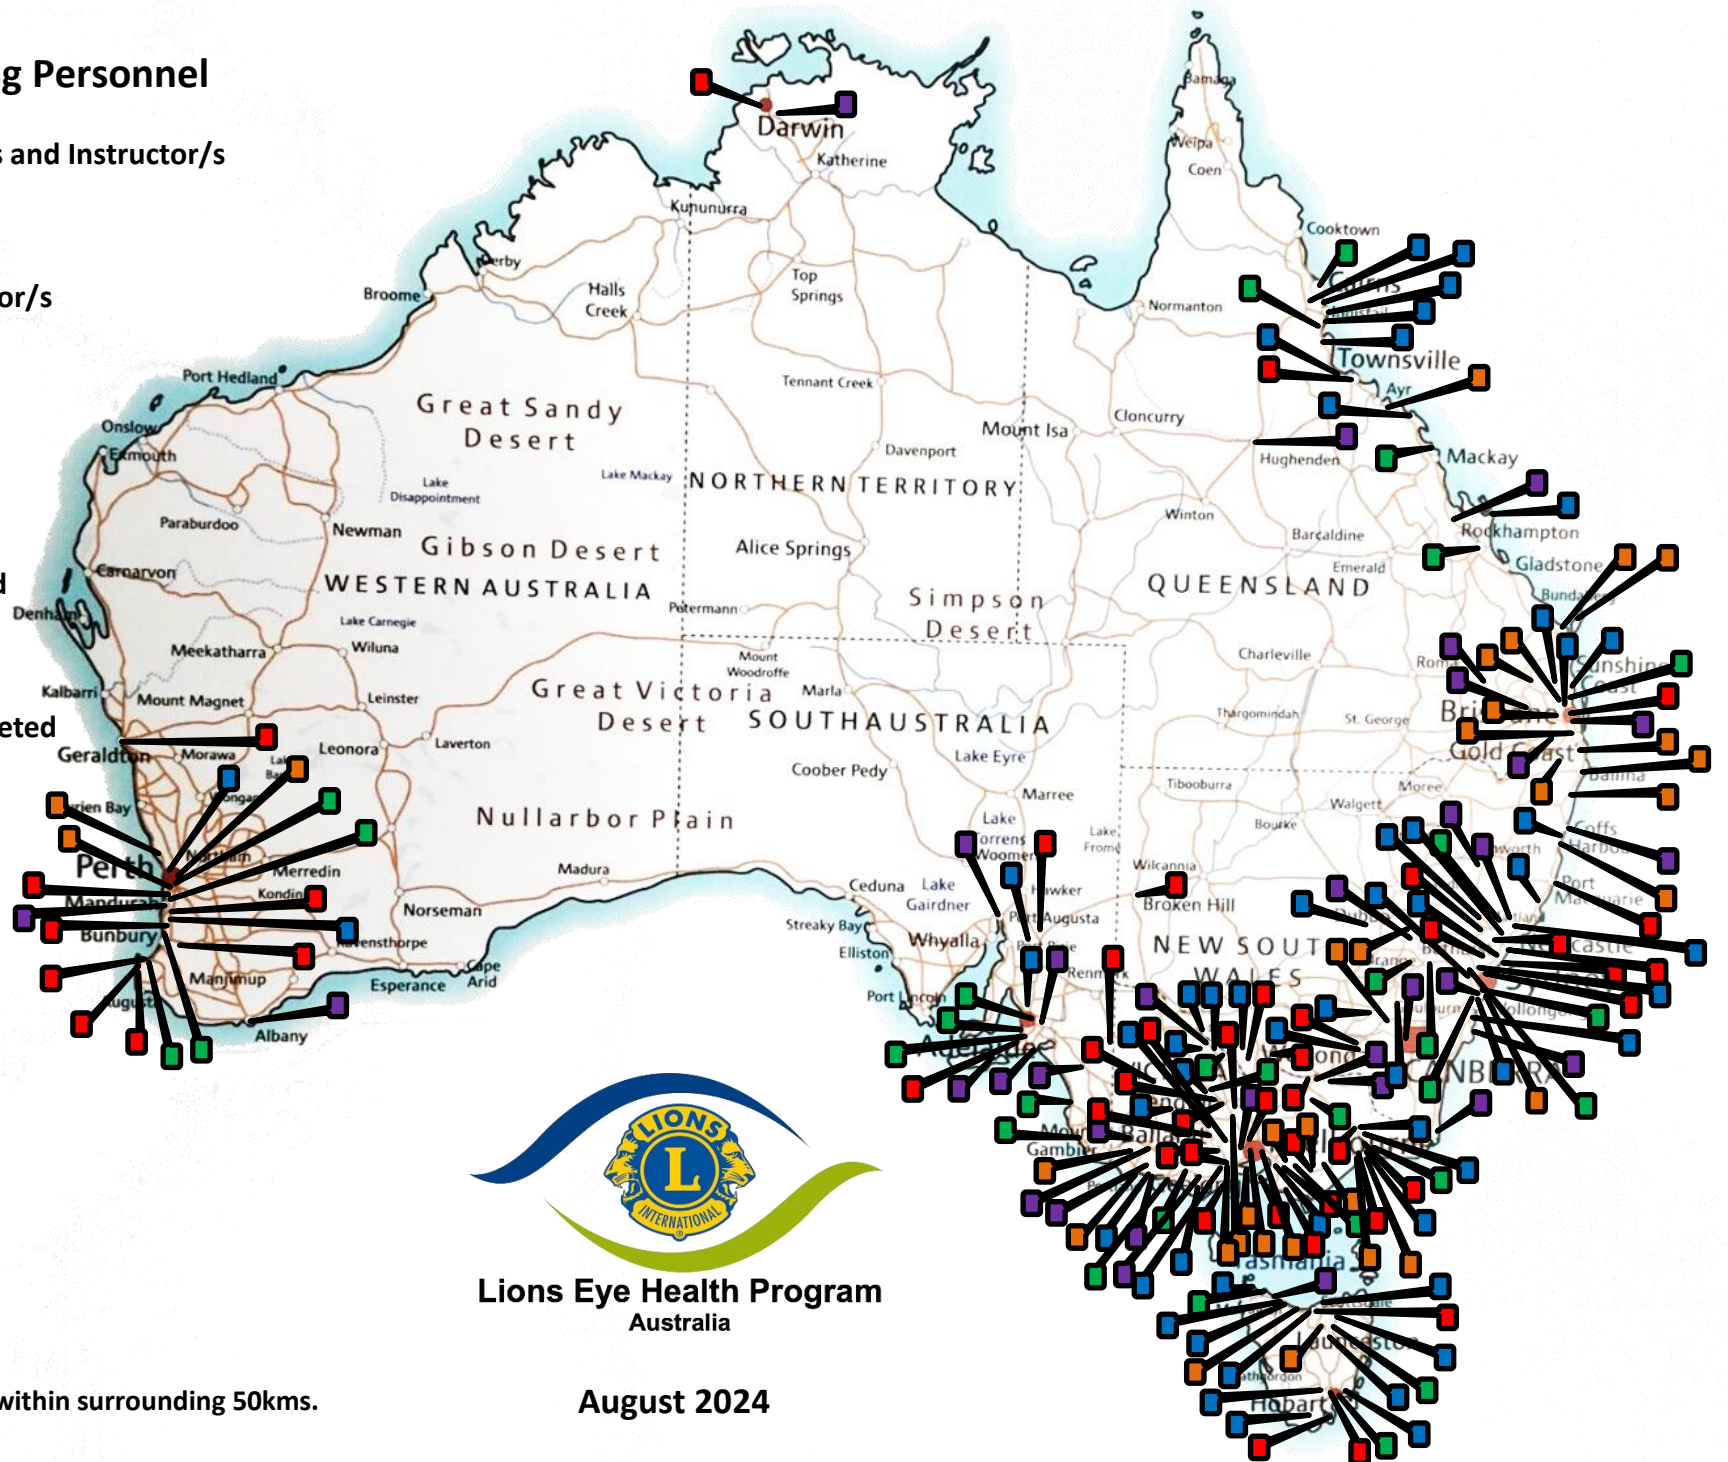

LEHP Vision Screening Personnel

 Screeners, Facilitator/s and Instructor/s

 Screeners and Facilitator/s

 Only Screeners

 Only Online Completed

 Only Workshop Completed

Flags represent Screener Status within surrounding 50kms.

August 2024